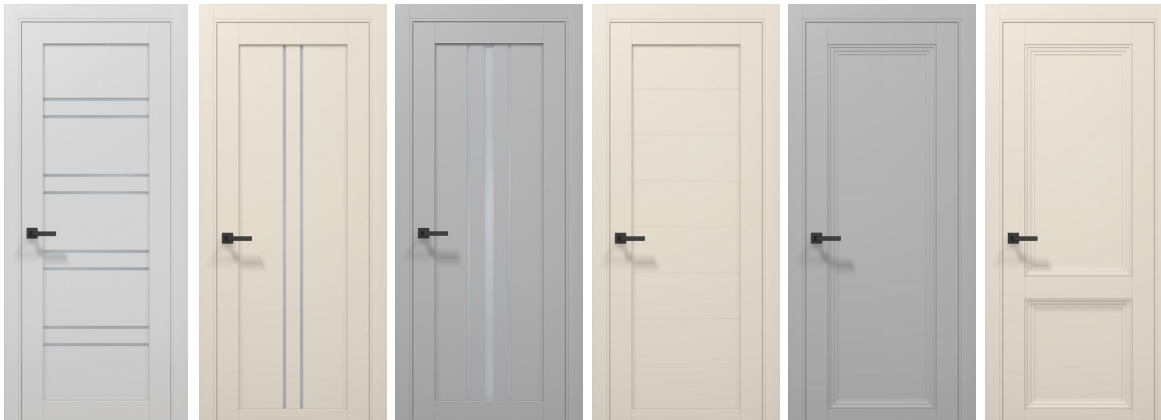

СКЛАДСЬКА ПРОГРАМА. ЗАВЖДИ В НАЯВНОСТІ

WAREHOUSING. ALWAYS IN STOCK

TETRA

ДЕКОРИ
DECORS

T-01 satin

T-02 satin

T-03 satin

T-04

T-12

T-14

Альпійський білий
Alpine white

Сірий матовий
Grey matt

Кремовий матовий
Cream matt